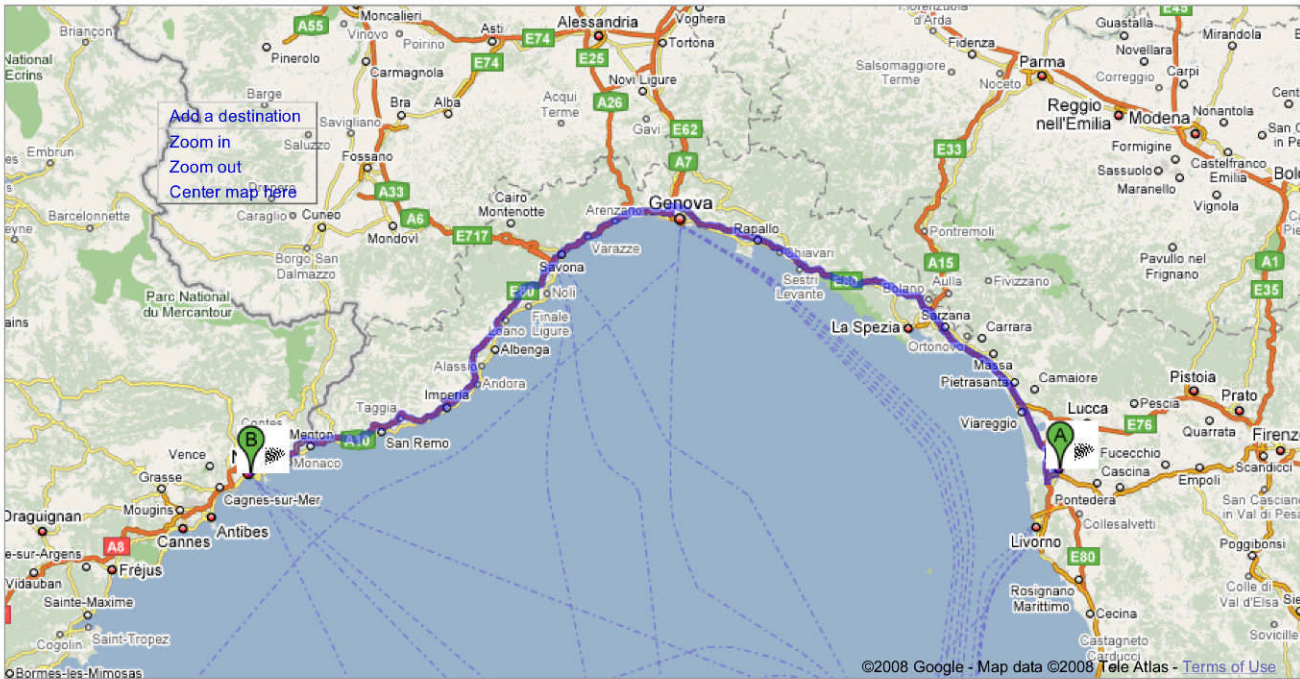

Start **Pisa Pisa**  
 Italy  
 End **Nice**  
 France  
 Travel **357 km – about 3 hours 46 mins**

**A** Pisa Pisa  
 Italy

Drive: 357 km – about 3 hours 46 mins

**B** Nice  
 France

These directions are for planning purposes only. You may find that construction projects, traffic, or other events may cause road conditions to differ from the map results.

Map data ©2008 Tele Atlas